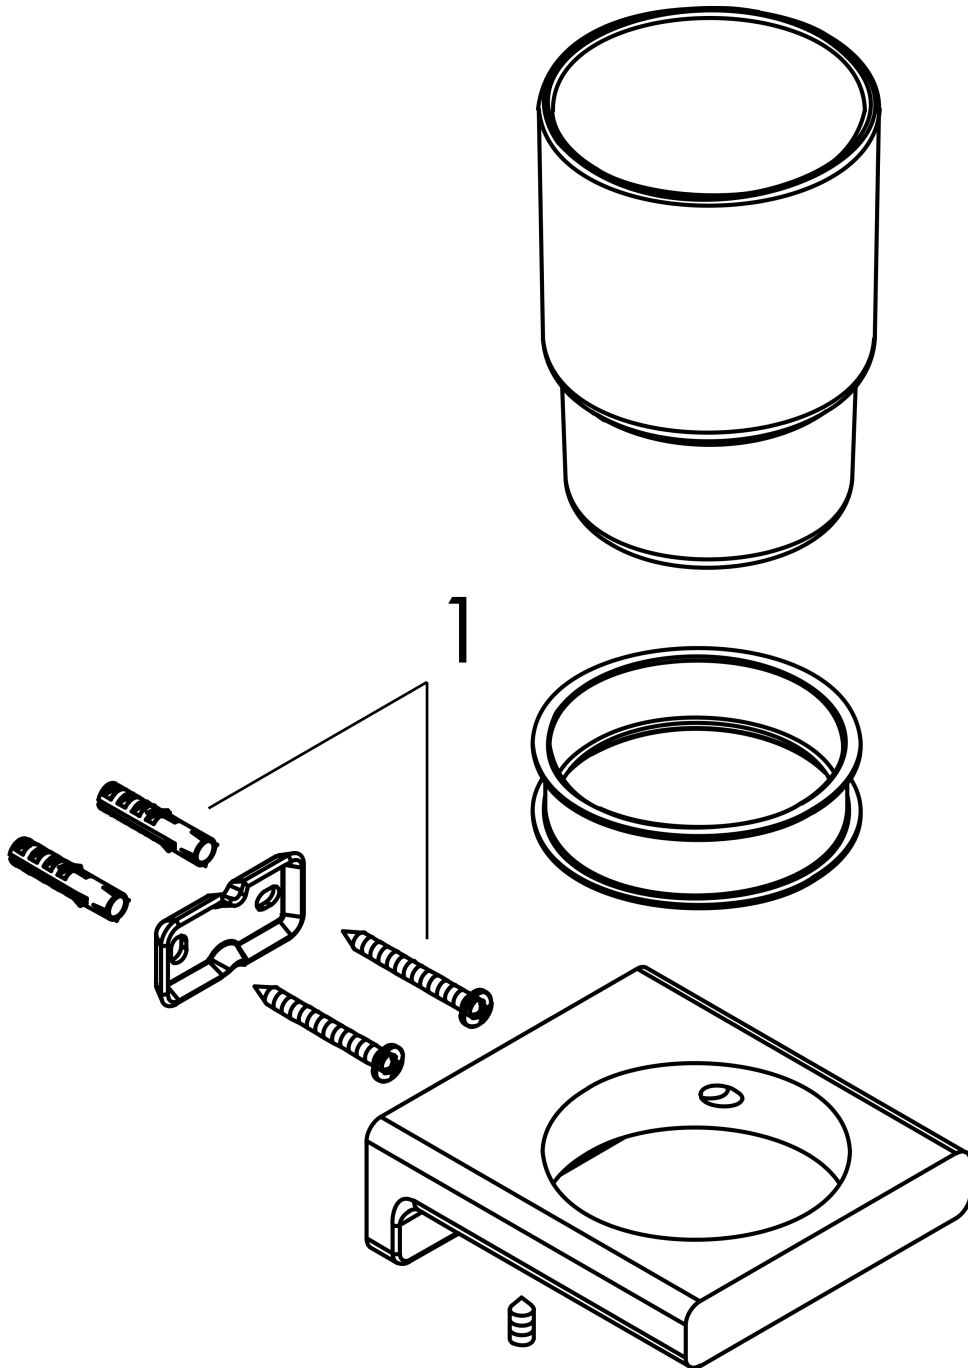

AddStoris

Toothbrush tumbler

Surfaces: **Chrome** Article Number: **41749000**

Description

product features

- wall-mounted
- material: matt glass
- material holder: metal
- with mounting material
- concealed fastening
- drilling distance: 26 mm
- diameter drill hole: 6 mm

Design awards

reddot winner 2021

Product image

Scale drawing

AddStoris
Toothbrush tumbler
Surfaces: **Chrome** Article Number: **41749000**

Exploded Drawing

Year of production: >04/21

AddStoris
Toothbrush tumbler
 Surfaces: **Chrome** Article Number: **41749000**

Spare part list

Year of production: >04/21

Pos.	Description	Article Number	Price	PU
1	mounting set	40915000	-	1