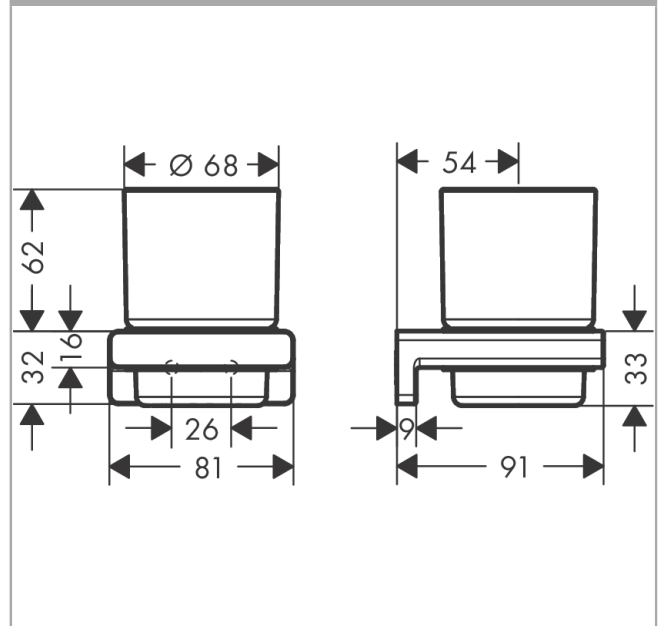

AddStoris

Toothbrush tumbler

Surfaces: **Chrome** Article Number: **41749000**

Description

product features

- wall-mounted
- material: matt glass
- material holder: metal
- with mounting material
- concealed fastening
- drilling distance: 26 mm
- diameter drill hole: 6 mm

Design awards

reddot winner 2021

Product image

Scale drawing

AddStoris
Toothbrush tumbler
Surfaces: **Chrome** Article Number: **41749000**

Exploded Drawing

Year of production: >04/21

AddStoris
Toothbrush tumbler
 Surfaces: **Chrome** Article Number: **41749000**